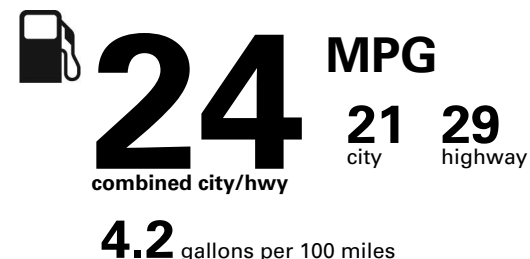

Fuel Economy and Environment

Gasoline Vehicle

Fuel Economy These estimates reflect new EPA methods beginning with 2017 models.

Small SUV 4WD range from 18 to 120 MPGe. The best vehicle rates 136 MPGe.

You spend \$1,000
in fuel costs over 5 years compared to the average new vehicle.