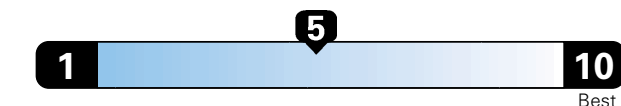

2019 MODEL YEAR

Jeep RENEGADE LATITUDE 4X4

For more information visit: www.jeep.com
or call 1-877-IAM-JEEP

FCA US LLC

THIS VEHICLE IS MANUFACTURED TO MEET SPECIFIC UNITED STATES REQUIREMENTS. THIS VEHICLE IS NOT MANUFACTURED FOR SALE OR REGISTRATION OUTSIDE OF THE UNITED STATES.

MANUFACTURER'S SUGGESTED RETAIL PRICE OF THIS MODEL INCLUDING DEALER PREPARATION

Base Price: $25,625

JEOP RENEGADE LATITUDE 4X4

Exterior Color: Black Clear-Coat Exterior Paint

Interior Color: Black Interior Colors

Interior: Premium Cloth Bucket Seats

Engine: 2.4L I4 Zero Evap M-Air Engine

Transmission: 9-Speed Automatic Transmission

STANDARD EQUIPMENT (UNLESS REPLACED BY OPTIONAL EQUIPMENT)

FUNCTIONAL/SAFETY FEATURES

- Advanced Multistage Front Airbags
- Supplemental Side-Curtain Front and Rear Airbags
- Supplemental Front Seat-Mounted Side Airbags
- Driver Inflatable Knee-Bolster Airbag
- 4-Wheel Disc Anti-Lock Brakes
- ParkView® Rear Back-Up Camera
- Electric Park Brake
- Electronic Stability Control
- Electronic Roll Mitigation
- Selec-Terrain® System
- All Speed Traction Control
- Push-Button Start
- Cruise Control
- Electric Power Steering
- Capless Fuel-Fill
- Daytime Running Lamp System
- Hill Start Assist
- Tire Pressure Monitoring Display
- Rear Window Wiper / Washer

INTERIOR FEATURES