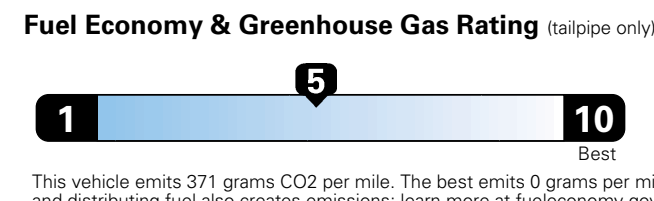

MANUFACTURER'S SUGGESTED RETAIL PRICE OF THIS MODEL INCLUDING DEALER PREPARATION

Base Price: \$25,375

JEOP RENEGADE LATITUDE 4X4
Exterior Color: Glacier Metallic Exterior Paint
Interior Color: Black Interior Colors
Interior: Premium Cloth Bucket Seats
Engine: 2.4L I4 Zero Evap M-Air Engine
Transmission: 9-Speed Automatic Transmission
STANDARD EQUIPMENT (UNLESS REPLACED BY OPTIONAL EQUIPMENT)
 FUNCTIONAL/SAFETY FEATURES

Fuel Economy and Environment

Gasoline Vehicle

Fuel Economy These estimates reflect new EPA methods beginning with 2017 models.

24 MPG combined city/hwy
 21 city 29 highway
 4.2 gallons per 100 miles

Small SUV 4WD range from 18 to 120 MPGe. The best vehicle rates 136 MPGe.

You spend \$1,000 in fuel costs over 5 years compared to the average new vehicle.

Annual fuel Cost \$1,600

Actual results will vary for many reasons, including driving conditions and how you drive and maintain your vehicle. The average new vehicle gets 27 MPG and cost \$7,000 to fuel over 5 years. Cost estimates are based on 15,000 miles per year at \$2.55 per gallon. MPGe is miles per gasoline gallon equivalent. Vehicle emissions are a significant cause of climate change and smog.