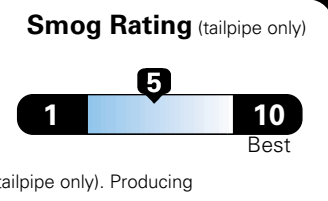

Actual results will vary for many reasons, including driving conditions and how you drive and maintain your vehicle. The average new vehicle gets 27 MPG and cost $7,000 to fuel over 5 years. Cost estimates are based on 15,000 miles per year at $2.55 per gallon. MPGe is miles per gasoline gallon equivalent. Vehicle emissions are a significant cause of climate change and smog.

fueleconomy.gov
Calculate personalized estimates and compare vehicles