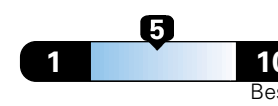

Smog Rating (tailpipe only)

This vehicle emits 371 grams CO2 per mile. The best emits 0 grams per mile (tailpipe only). Producing and distributing fuel also creates emissions; learn more at fuel economy.gov.

Actual results will vary for many reasons, including driving conditions and how you drive and maintain your vehicle. The average new vehicle gets 27 MPG and cost $7,000 to fuel over 5 years. Cost estimates are based on 15,000 miles per year at $2.55 per gallon. MPGe is miles per gasoline gallon equivalent. Vehicle emissions are a significant cause of climate change and smog.

fuel economy.gov

Calculate personalized estimates and compare vehicles