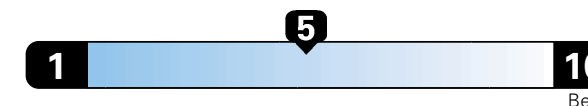

2019 MODEL YEAR

Jeep® RENEGADE LATITUDE 4X4

THIS VEHICLE IS MANUFACTURED TO MEET SPECIFIC UNITED STATES REQUIREMENTS. THIS VEHICLE IS NOT MANUFACTURED FOR SALE OR REGISTRATION OUTSIDE OF THE UNITED STATES.

MANUFACTURER'S SUGGESTED RETAIL PRICE OF THIS MODEL INCLUDING DEALER PREPARATION

Base Price: $25,375

JEOP RENEGADE LATITUDE 4X4

Exterior Color: Alpine White Clear-Coat Exterior Paint

Interior Color: Black Interior Colors

Interior: Premium Cloth Bucket Seats

Engine: 2.4L I4 Zero Evap M-Air Engine

Transmission: 9-Speed Automatic Transmission

STANDARD EQUIPMENT (UNLESS REPLACED BY OPTIONAL EQUIPMENT)

FUNCTIONAL/SAFETY FEATURES

- Advanced Multistage Front Airbags
- Supplemental Side-Curtain Front and Rear Airbags
- Supplemental Front Seat-Mounted Side Airbags
- Driver Inflatable Knee-Bolster Airbag
- 4-Wheel Disc Anti-Lock Brakes
- ParkView® Rear Back-Up Camera
- Electric Park Brake
- Electronic Stability Control
- Electronic Roll Mitigation
- Selec-Terrain® System
- All Speed Traction Control
- Push-Button Start
- Cruise Control
- Electric Power Steering
- Capless Fuel-Fill
- Daytime Running Lamp System
- Hill Start Assist
- Tire Pressure Monitoring Display
- Rear Window Wiper / Washer

INTERIOR FEATURES