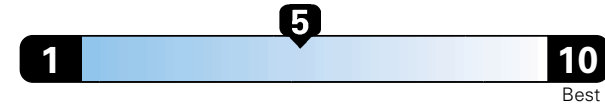

MANUFACTURER'S SUGGESTED RETAIL PRICE OF THIS MODEL INCLUDING DEALER PREPARATION

Base Price: \$25,375

JEOP RENEGADE LATITUDE 4X4
Exterior Color: Glacier Metallic Exterior Paint
Interior Color: Black Interior Colors
Interior: Deluxe Cloth High-Back Bucket Seats
Engine: 2.4L I4 Zero Evap M-Air Engine
Transmission: 9-Speed Automatic Transmission
STANDARD EQUIPMENT (UNLESS REPLACED BY OPTIONAL EQUIPMENT)

Fuel Economy and Environment

Gasoline Vehicle

Fuel Economy These estimates reflect new EPA methods beginning with 2017 models.
24 MPG
 combined city/hwy
 21 city 29 highway
4.2 gallons per 100 miles

Small SUV 4WD range from 18 to 120 MPGe. The best vehicle rates 136 MPGe.

You spend \$1,000
 in fuel costs over 5 years compared to the average new vehicle.

Annual fuel cost \$1,600

Fuel Economy & Greenhouse Gas Rating (tailpipe only)

Smog Rating (tailpipe only)

This vehicle emits 371 grams CO2 per mile. The best emits 0 grams per mile (tailpipe only). Producing and distributing fuel also creates emissions; learn more at fuelconomy.gov.