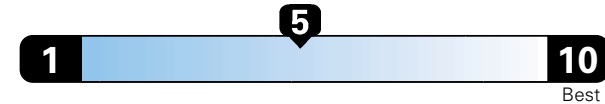

MANUFACTURER'S SUGGESTED RETAIL PRICE OF THIS MODEL INCLUDING DEALER PREPARATION

Base Price: \$25,375

JEOP RENEGADE LATITUDE 4X4
Exterior Color: Black Clear-Coat Exterior Paint
Interior Color: Black Interior Colors
Interior: Deluxe Cloth High-Back Bucket Seats
Engine: 2.4L I4 Zero Evap M-Air Engine
Transmission: 9-Speed Automatic Transmission

Fuel Economy and Environment

Gasoline Vehicle

Fuel Economy These estimates reflect new EPA methods beginning with 2017 models.
24 MPG
 combined city/hwy
 21 city 29 highway
4.2 gallons per 100 miles

Small SUV 4WD range from 18 to 120 MPGe. The best vehicle rates 136 MPGe.

You spend \$1,000
 in fuel costs over 5 years compared to the average new vehicle.

Annual fuel cost \$1,600

Fuel Economy & Greenhouse Gas Rating (tailpipe only)

Smog Rating (tailpipe only)

This vehicle emits 371 grams CO2 per mile. The best emits 0 grams per mile (tailpipe only). Producing and distributing fuel also creates emissions; learn more at fuel economy.gov.