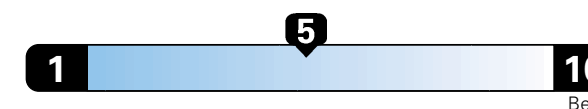

2019 MODEL YEAR

Jeep RENEGADE LATITUDE 4X4

For more information visit: www.jeep.com
or call 1-877-IAM-JEEP

FCA US LLC

THIS VEHICLE IS MANUFACTURED TO MEET SPECIFIC UNITED STATES REQUIREMENTS. THIS VEHICLE IS NOT MANUFACTURED FOR SALE OR REGISTRATION OUTSIDE OF THE UNITED STATES.

MANUFACTURER'S SUGGESTED RETAIL PRICE OF THIS MODEL INCLUDING DEALER PREPARATION

Base Price: $25,625

JEOP RENEGADE LATITUDE 4X4
Exterior Color: Alpine White Clear-Coat Exterior Paint
Interior Color: Black Interior Colors
Interior: Premium Cloth Bucket Seats
Engine: 2.4L I4 Zero Evap M-Air Engine
Transmission: 9-Speed Automatic Transmission

STANDARD EQUIPMENT (UNLESS REPLACED BY OPTIONAL EQUIPMENT)

FUNCTIONAL/SAFETY FEATURES
Advanced Multistage Front Airbags
Supplemental Side-Curtain Front and Rear Airbags
Supplemental Front Seat-Mounted Side Airbags
Driver Inflatable Knee-Bolster Airbag
4-Wheel Disc Anti-Lock Brakes
ParkView® Rear Back-Up Camera
Electric Park Brake
Electronic Stability Control
Electronic Roll Mitigation
Selec-Terrain® System
All Speed Traction Control
Push-Button Start
Cruise Control
Electric Power Steering
Capless Fuel-Fill
Daytime Running Lamp System
Hill Start Assist
Tire Pressure Monitoring Display
Rear Window Wiper / Washer