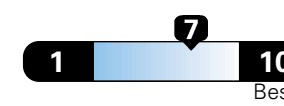

Smog Rating (tailpipe only)

This vehicle emits 371 grams CO2 per mile. The best emits 0 grams per mile (tailpipe only). Producing and distributing fuel also creates emissions; learn more at fuel economy.gov.

Actual results will vary for many reasons, including driving conditions and how you drive and maintain your vehicle. The average new vehicle gets 27 MPG and cost $7,000 to fuel over 5 years. Cost estimates are based on 15,000 miles per year at $2.55 per gallon. MPGe is miles per gasoline gallon equivalent. Vehicle emissions are a significant cause of climate change and smog.

fuel economy.gov

Calculate personalized estimates and compare vehicles