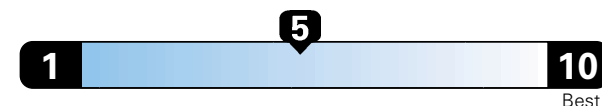

MANUFACTURER'S SUGGESTED RETAIL PRICE OF THIS MODEL INCLUDING DEALER PREPARATION

Base Price: \$25,375

JEOP RENEGADE LATITUDE 4X4
Exterior Color: Jetset Blue Clear-Coat Exterior Paint
Interior Color: Black Interior Colors
Interior: Deluxe Cloth High-Back Bucket Seats
Engine: 2.4L I4 Zero Evap M-Air Engine
Transmission: 9-Speed Automatic Transmission

Fuel Economy and Environment

Gasoline Vehicle

Fuel Economy These estimates reflect new EPA methods beginning with 2017 models.
24 MPG
 combined city/hwy
 21 city 29 highway

Small SUV 4WD range from 18 to 120 MPGe. The best vehicle rates 136 MPGe.

4.2 gallons per 100 miles

You spend \$1,000
 in fuel costs over 5 years compared to the average new vehicle.

Annual fuel cost \$1,600

Fuel Economy & Greenhouse Gas Rating (tailpipe only)

Smog Rating (tailpipe only)