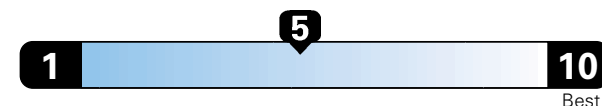

2019 MODEL YEAR

Jeep RENEGADE LATITUDE 4X4

For more information visit: www.jeep.com
or call 1-877-IAM-JEEP

FCA US LLC

THIS VEHICLE IS MANUFACTURED TO MEET SPECIFIC UNITED STATES REQUIREMENTS. THIS VEHICLE IS NOT MANUFACTURED FOR SALE OR REGISTRATION OUTSIDE OF THE UNITED STATES.

MANUFACTURER'S SUGGESTED RETAIL PRICE OF THIS MODEL INCLUDING DEALER PREPARATION

Base Price: $25,625

JEOP RENEGADE LATITUDE 4X4
Exterior Color: Alpine White Clear-Coat Exterior Paint
Interior Color: Black Interior Colors
Interior: Premium Cloth Bucket Seats
Engine: 2.4L I4 Zero Evap M-Air Engine
Transmission: 9-Speed Automatic Transmission

STANDARD EQUIPMENT (UNLESS REPLACED BY OPTIONAL EQUIPMENT)

FUNCTIONAL/SAFETY FEATURES

Advanced Multistage Front Airbags
Supplemental Side-Curtain Front and Rear Airbags
Supplemental Front Seat-Mounted Side Airbags
Driver Inflatable Knee-Bolster Airbag
4-Wheel Disc Anti-Lock Brakes
ParkView® Rear Back-Up Camera
Electric Park Brake
Electronic Stability Control
Electronic Roll Mitigation
Selec-Terrain® System
All Speed Traction Control
Push-Button Start
Cruise Control
Electric Power Steering
Capless Fuel-Fill
Daytime Running Lamp System
Hill Start Assist
Tire Pressure Monitoring Display
Rear Window Wiper / Washer

INTERIOR FEATURES