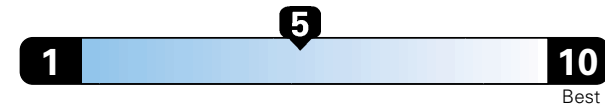

This vehicle emits 371 grams CO2 per mile. The best emits 0 grams per mile (tailpipe only). Producing and distributing fuel also creates emissions; learn more at fuel economy.gov.

Smog Rating (tailpipe only)