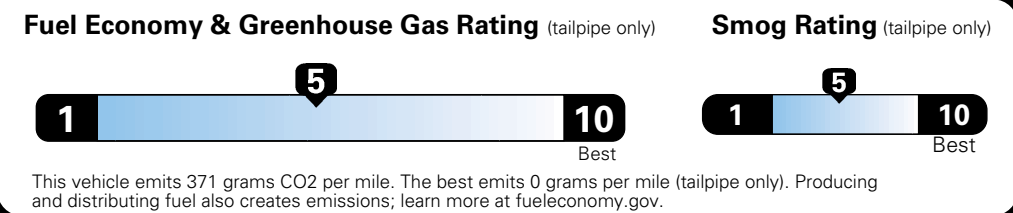

MANUFACTURER'S SUGGESTED RETAIL PRICE OF THIS MODEL INCLUDING DEALER PREPARATION

Base Price: \$25,375

JEOP RENEGADE LATITUDE 4X4
Exterior Color: Jetset Blue Clear-Coat Exterior Paint
Interior Color: Black Interior Colors
Interior: Deluxe Cloth High-Back Bucket Seats
Engine: 2.4L I4 Zero Evap M-Air Engine
Transmission: 9-Speed Automatic Transmission
STANDARD EQUIPMENT (UNLESS REPLACED BY OPTIONAL EQUIPMENT)

EPA DOT Fuel Economy and Environment Gasoline Vehicle

Fuel Economy These estimates reflect new EPA methods beginning with 2017 models.

24 MPG combined city/hwy
 21 city 29 highway
 4.2 gallons per 100 miles

Small SUV 4WD range from 18 to 120 MPGe. The best vehicle rates 136 MPGe.

You spend \$1,000 in fuel costs over 5 years compared to the average new vehicle.

Annual fuel cost \$1,600

Actual results will vary for many reasons, including driving conditions and how you drive and maintain your vehicle. The average new vehicle gets 27 MPG and cost \$7,000 to fuel over 5 years. Cost estimates are based on 15,000 miles per year at \$2.55 per gallon. MPGe is miles per gasoline gallon equivalent. Vehicle emissions are a significant cause of climate change and smog.