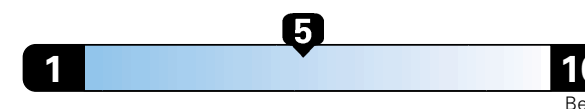

This vehicle emits 371 grams CO2 per mile. The best emits 0 grams per mile (tailpipe only). Producing and distributing fuel also creates emissions; learn more at fuel economy.gov.

Actual results will vary for many reasons, including driving conditions and how you drive and maintain your vehicle. The average new vehicle gets 27 MPG and cost $7,000 to fuel over 5 years. Cost estimates are based on 15,000 miles per year at $2.55 per gallon. MPGe is miles per gasoline gallon equivalent. Vehicle emissions are a significant cause of climate change and smog.

fuel economy.gov

Calculate personalized estimates and compare vehicles