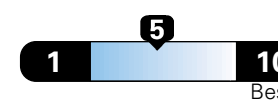

Smog Rating (tailpipe only)

This vehicle emits 371 grams CO2 per mile. The best emits 0 grams per mile (tailpipe only). Producing and distributing fuel also creates emissions; learn more at fuel economy.gov.

Actual results will vary for many reasons, including driving conditions and how you drive and maintain your vehicle. The average new vehicle gets 27 MPG and cost $7,000 to fuel over 5 years. Cost estimates are based on 15,000 miles per year at $2.55 per gallon. MPGe is miles per gasoline gallon equivalent. Vehicle emissions are a significant cause of climate change and smog.

fuel economy.gov

Calculate personalized estimates and compare vehicles

Smartphone QR Code™