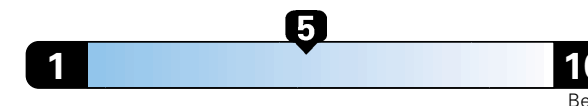

2019 MODEL YEAR

Jeep RENEGADE LATITUDE 4X4

THIS VEHICLE IS MANUFACTURED TO MEET SPECIFIC UNITED STATES REQUIREMENTS. THIS VEHICLE IS NOT MANUFACTURED FOR SALE OR REGISTRATION OUTSIDE OF THE UNITED STATES.

MANUFACTURER'S SUGGESTED RETAIL PRICE OF THIS MODEL INCLUDING DEALER PREPARATION

Base Price: $25,375

JEOP RENEGADE LATITUDE 4X4
Exterior Color: Granite Crystal Metallic Clear-Coat Exterior Paint
Interior Color: Black Interior Colors
Interior: Deluxe Cloth High-Back Bucket Seats
Engine: 2.4L I4 Zero Evap M-Air Engine
Transmission: 9-Speed Automatic Transmission

STANDARD EQUIPMENT (UNLESS REPLACED BY OPTIONAL EQUIPMENT)
FUNCTIONAL/SAFETY FEATURES

Advanced Multistage Front Airbags
Supplemental Side-Curtain Front and Rear Airbags
Supplemental Front Seat-Mounted Side Airbags
Driver Inflatable Knee-Bolster Airbag
4-Wheel Disc Anti-Lock Brakes
ParkView® Rear Back-Up Camera
Electric Park Brake
Electronic Stability Control
Electronic Roll Mitigation
Selec-Terrain® System
All Speed Traction Control
Push-Button Start
Cruise Control
Electric Power Steering
Capless Fuel-Fill
Daytime Running Lamp System
Hill Start Assist
Tire Pressure Monitoring Display
Rear Window Wiper / Washer