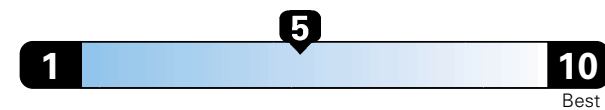

MANUFACTURER'S SUGGESTED RETAIL PRICE OF THIS MODEL INCLUDING DEALER PREPARATION

Base Price: \$25,375

JEOP RENEGADE LATITUDE 4X4
Exterior Color: Alpine White Clear-Coat Exterior Paint
Interior Color: Black Interior Colors
Interior: Deluxe Cloth High-Back Bucket Seats
Engine: 2.4L I4 Zero Evap M-Air Engine
Transmission: 9-Speed Automatic Transmission
STANDARD EQUIPMENT (UNLESS REPLACED BY OPTIONAL EQUIPMENT)

Fuel Economy and Environment

Gasoline Vehicle

Fuel Economy These estimates reflect new EPA methods beginning with 2017 models.

24 MPG
 combined city/hwy
 21 city
 29 highway

Small SUV 4WD range from 18 to 120 MPGe. The best vehicle rates 136 MPGe.

4.2 gallons per 100 miles

You spend \$1,000
 in fuel costs over 5 years compared to the average new vehicle.

Annual fuel cost \$1,600

Fuel Economy & Greenhouse Gas Rating (tailpipe only)

Smog Rating (tailpipe only)