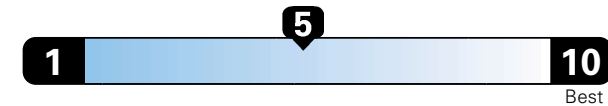

2019 MODEL YEAR

Jeep RENEGADE LATITUDE 4X4

For more information visit: www.jeep.com
or call 1-877-IAM-JEEP

FCA US LLC

THIS VEHICLE IS MANUFACTURED TO MEET SPECIFIC UNITED STATES REQUIREMENTS. THIS VEHICLE IS NOT MANUFACTURED FOR SALE OR REGISTRATION OUTSIDE OF THE UNITED STATES.

MANUFACTURER'S SUGGESTED RETAIL PRICE OF THIS MODEL INCLUDING DEALER PREPARATION

Base Price: $25,375

JEOP RENEGADE LATITUDE 4X4
Exterior Color: Alpine White Clear-Coat Exterior Paint
Interior Color: Black Interior Colors
Interior: Deluxe Cloth High-Back Bucket Seats
Engine: 2.4L I4 Zero Evap M-Air Engine
Transmission: 9-Speed Automatic Transmission
STANDARD EQUIPMENT (UNLESS REPLACED BY OPTIONAL EQUIPMENT)

FUNCTIONAL/SAFETY FEATURES
Advanced Multistage Front Airbags
Supplemental Side-Curtain Front and Rear Airbags
Supplemental Front Seat-Mounted Side Airbags
Driver Inflatable Knee-Bolster Airbag
4-Wheel Disc Anti-Lock Brakes
ParkView® Rear Back-Up Camera
Electric Park Brake
Electronic Stability Control
Electronic Roll Mitigation
Selec-Terrain® System
All Speed Traction Control
Push-Button Start
Cruise Control
Electric Power Steering
Capless Fuel-Fill
Daytime Running Lamp System
Hill Start Assist
Tire Pressure Monitoring Display
Rear Window Wiper / Washer