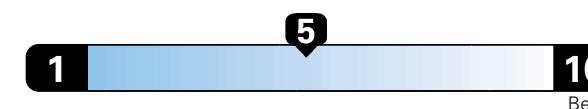

This vehicle emits 371 grams CO2 per mile. The best emits 0 grams per mile (tailpipe only). Producing and distributing fuel also creates emissions; learn more at fuel economy.gov.

Actual results will vary for many reasons, including driving conditions and how you drive and maintain your vehicle. The average new vehicle gets 27 MPG and cost $7,000 to fuel over 5 years. Cost estimates are based on 15,000 miles per year at $2.55 per gallon. MPGe is miles per gasoline gallon equivalent. Vehicle emissions are a significant cause of climate change and smog.

fuel economy.gov

Calculate personalized estimates and compare vehicles