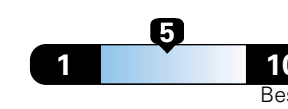

This vehicle emits 371 grams CO2 per mile. The best emits 0 grams per mile (tailpipe only). Producing and distributing fuel also creates emissions; learn more at fuel economy.gov.

Actual results will vary for many reasons, including driving conditions and how you drive and maintain your vehicle. The average new vehicle gets 27 MPG and cost $7,000 to fuel over 5 years. Cost estimates are based on 15,000 miles per year at $2.55 per gallon. MPGe is miles per gasoline gallon equivalent. Vehicle emissions are a significant cause of climate change and smog.

fuel economy.gov

Calculate personalized estimates and compare vehicles