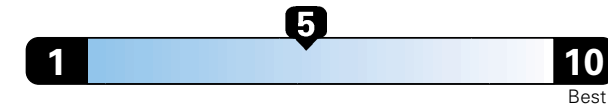

2019 MODEL YEAR

Jeep RENEGADE LATITUDE 4X4

For more information visit: www.jeep.com
or call 1-877-IAM-JEEP

FCA US LLC

THIS VEHICLE IS MANUFACTURED TO MEET SPECIFIC UNITED STATES REQUIREMENTS. THIS VEHICLE IS NOT MANUFACTURED FOR SALE OR REGISTRATION OUTSIDE OF THE UNITED STATES.

MANUFACTURER'S SUGGESTED RETAIL PRICE OF THIS MODEL INCLUDING DEALER PREPARATION

Base Price: $25,375

JEOP RENEGADE LATITUDE 4X4

Exterior Color: Glacier Metallic Exterior Paint

Interior Color: Black Interior Colors

Interior: Deluxe Cloth High-Back Bucket Seats

Engine: 2.4L I4 Zero Evap M-Air Engine

Transmission: 9-Speed Automatic Transmission

STANDARD EQUIPMENT (UNLESS REPLACED BY OPTIONAL EQUIPMENT)

FUNCTIONAL/SAFETY FEATURES

- Advanced Multistage Front Airbags
- Supplemental Side-Curtain Front and Rear Airbags
- Supplemental Front Seat-Mounted Side Airbags
- Driver Inflatable Knee-Bolster Airbag
- 4-Wheel Disc Anti-Lock Brakes
- ParkView® Rear Back-Up Camera
- Electric Park Brake
- Electronic Stability Control
- Electronic Roll Mitigation
- Selec-Terrain® System
- All Speed Traction Control
- Push-Button Start
- Cruise Control
- Electric Power Steering
- Capless Fuel-Fill
- Daytime Running Lamp System
- Hill Start Assist
- Tire Pressure Monitoring Display
- Rear Window Wiper / Washer

INTERIOR FEATURES