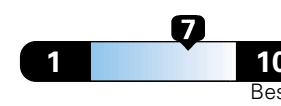

This vehicle emits 371 grams CO2 per mile. The best emits 0 grams per mile (tailpipe only). Producing and distributing fuel also creates emissions; learn more at fuel economy.gov.

Actual results will vary for many reasons, including driving conditions and how you drive and maintain your vehicle. The average new vehicle gets 27 MPG and cost $7,000 to fuel over 5 years. Cost estimates are based on 15,000 miles per year at $2.55 per gallon. MPGe is miles per gasoline gallon equivalent. Vehicle emissions are a significant cause of climate change and smog.

fuel economy.gov

Calculate personalized estimates and compare vehicles

Smartphone
QR Code