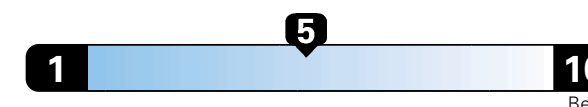

2019 MODEL YEAR

Jeep® RENEGADE LATITUDE 4X4

THIS VEHICLE IS MANUFACTURED TO MEET SPECIFIC UNITED STATES REQUIREMENTS. THIS VEHICLE IS NOT MANUFACTURED FOR SALE OR REGISTRATION OUTSIDE OF THE UNITED STATES.

MANUFACTURER'S SUGGESTED RETAIL PRICE OF THIS MODEL INCLUDING DEALER PREPARATION

Base Price: $25,375

JEOP RENEGADE LATITUDE 4X4

Exterior Color: Black Clear-Coat Exterior Paint

Interior Color: Black Interior Colors

Interior: Deluxe Cloth High-Back Bucket Seats

Engine: 2.4L I4 Zero Evap M-Air Engine

Transmission: 9-Speed Automatic Transmission

STANDARD EQUIPMENT (UNLESS REPLACED BY OPTIONAL EQUIPMENT)

FUNCTIONAL/SAFETY FEATURES

- Advanced Multistage Front Airbags
- Supplemental Side-Curtain Front and Rear Airbags
- Supplemental Front Seat-Mounted Side Airbags
- Driver Inflatable Knee-Bolster Airbag
- 4-Wheel Disc Anti-Lock Brakes
- ParkView® Rear Back-Up Camera
- Electric Park Brake
- Electronic Stability Control
- Electronic Roll Mitigation
- Selec-Terrain® System
- All Speed Traction Control
- Push-Button Start
- Cruise Control
- Electric Power Steering
- Capless Fuel-Fill
- Daytime Running Lamp System
- Hill Start Assist
- Tire Pressure Monitoring Display
- Rear Window Wiper / Washer

INTERIOR FEATURES