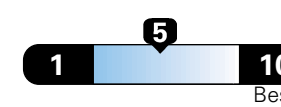

Smog Rating (tailpipe only)

This vehicle emits 371 grams CO2 per mile. The best emits 0 grams per mile (tailpipe only). Producing and distributing fuel also creates emissions; learn more at fuel economy.gov.

Actual results will vary for many reasons, including driving conditions and how you drive and maintain your vehicle. The average new vehicle gets 27 MPG and cost $7,000 to fuel over 5 years. Cost estimates are based on 15,000 miles per year at $2.55 per gallon. MPGe is miles per gasoline gallon equivalent. Vehicle emissions are a significant cause of climate change and smog.

fuel economy.gov

Calculate personalized estimates and compare vehicles