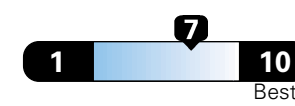

4.2 gallons per 100 miles

You spend
\$1,000
in fuel costs
over 5 years
compared to the
average new vehicle.

Annual fuel cost
\$1,600

Fuel Economy & Greenhouse Gas Rating (tailpipe only)

Smog Rating (tailpipe only)