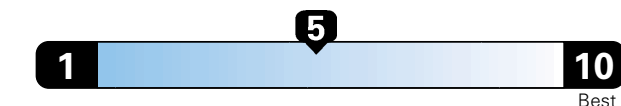

MANUFACTURER'S SUGGESTED RETAIL PRICE OF THIS MODEL INCLUDING DEALER PREPARATION

Base Price: \$25,375

JEOP RENEGADE LATITUDE 4X4
Exterior Color: Granite Crystal Metallic Clear-Coat Exterior Paint
Interior Color: Black Interior Colors
Interior: Deluxe Cloth High-Back Bucket Seats
Engine: 2.4L I4 Zero Evap M-Air Engine
Transmission: 9-Speed Automatic Transmission

Fuel Economy and Environment

Gasoline Vehicle

Fuel Economy These estimates reflect new EPA methods beginning with 2017 models.
24 MPG **21** city **29** highway
 combined city/hwy
4.2 gallons per 100 miles

Small SUV 4WD range from 18 to 120 MPGe. The best vehicle rates 136 MPGe.

You spend \$1,000
 in fuel costs over 5 years compared to the average new vehicle.

Annual fuel cost \$1,600

Fuel Economy & Greenhouse Gas Rating (tailpipe only)