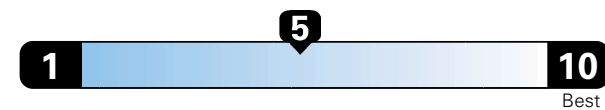

2019 MODEL YEAR

Jeep RENEGADE LATITUDE 4X4

For more information visit: www.jeep.com
or call 1-877-IAM-JEEP

FCA US LLC

THIS VEHICLE IS MANUFACTURED TO MEET SPECIFIC UNITED STATES REQUIREMENTS. THIS VEHICLE IS NOT MANUFACTURED FOR SALE OR REGISTRATION OUTSIDE OF THE UNITED STATES.

MANUFACTURER'S SUGGESTED RETAIL PRICE OF THIS MODEL INCLUDING DEALER PREPARATION

Base Price: $25,625

JEOP RENEGADE LATITUDE 4X4
Exterior Color: Black Clear-Coat Exterior Paint
Interior Color: Black Interior Colors
Interior: Premium Cloth Bucket Seats
Engine: 2.4L I4 Zero Evap M-Air Engine
Transmission: 9-Speed Automatic Transmission
STANDARD EQUIPMENT (UNLESS REPLACED BY OPTIONAL EQUIPMENT)
FUNCTIONAL/SAFETY FEATURES

- Advanced Multistage Front Airbags
- Supplemental Side-Curtain Front and Rear Airbags
- Supplemental Front Seat-Mounted Side Airbags
- Driver Inflatable Knee-Bolster Airbag
- 4-Wheel Disc Anti-Lock Brakes
- ParkView® Rear Back-Up Camera
- Electric Park Brake
- Electronic Stability Control
- Electronic Roll Mitigation
- Selec-Terrain® System
- All Speed Traction Control
- Push-Button Start
- Cruise Control
- Electric Power Steering
- Capless Fuel-Fill
- Daytime Running Lamp System
- Hill Start Assist
- Tire Pressure Monitoring Display
- Rear Window Wiper / Washer
- INTERIOR FEATURES
- Uconnect® 4 with 7-Inch Display
- SiriusXM® with 1-Year Radio Sub Call 800-643-2112
- Apple CarPlay®
- Google Android Auto™
- Media Hub (USB, Aux)
- Integrated Voice Command with Bluetooth®
- 6-Speakers
- Electronic Vehicle Information Center
- A/C Auto Temperature Control with Dual Zone Control
- Premium-Wrapped Steering Wheel
- Steering Wheel Mounted Audio Controls
- Tilt / Telescope Steering Column
- Manual 6-Way Adjustable Driver Seat
- 4-Way Manual Adjustable Front Passenger Seat