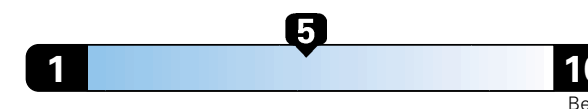

MANUFACTURER'S SUGGESTED RETAIL PRICE OF THIS MODEL INCLUDING DEALER PREPARATION

Base Price: \$25,375

JEOP RENEGADE LATITUDE 4X4

Exterior Color: Black Clear-Coat Exterior Paint

Interior Color: Black Interior Colors

Fuel Economy and Environment

Gasoline Vehicle

Fuel Economy These estimates reflect new EPA methods beginning with 2017 models.

24 MPG
combined city/hwy

21 city 29 highway

Small SUV 4WD range from 18 to 120 MPGe. The best vehicle rates 136 MPGe.

4.2 gallons per 100 miles

You spend \$1,000
in fuel costs over 5 years compared to the average new vehicle.

Annual fuel Cost \$1,600

Fuel Economy & Greenhouse Gas Rating (tailpipe only)

Smog Rating (tailpipe only)