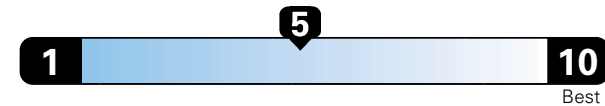

2019 MODEL YEAR

Jeep RENEGADE LATITUDE 4X4

For more information visit: www.jeep.com
or call 1-877-IAM-JEEP

FCA US LLC

THIS VEHICLE IS MANUFACTURED TO MEET SPECIFIC UNITED STATES REQUIREMENTS. THIS VEHICLE IS NOT MANUFACTURED FOR SALE OR REGISTRATION OUTSIDE OF THE UNITED STATES.

MANUFACTURER'S SUGGESTED RETAIL PRICE OF THIS MODEL INCLUDING DEALER PREPARATION

Base Price: $25,375

JEOP RENEGADE LATITUDE 4X4
Exterior Color: Colorado Red Clear-Coat Exterior Paint
Interior Color: Black Interior Colors
Interior: Deluxe Cloth High-Back Bucket Seats
Engine: 2.4L I4 Zero Evap M-Air Engine
Transmission: 9-Speed Automatic Transmission

STANDARD EQUIPMENT (UNLESS REPLACED BY OPTIONAL EQUIPMENT)
FUNCTIONAL/SAFETY FEATURES

Advanced Multistage Front Airbags
Supplemental Side-Curtain Front and Rear Airbags
Supplemental Front Seat-Mounted Side Airbags
Driver Inflatable Knee-Bolster Airbag
4-Wheel Disc Anti-Lock Brakes
ParkView® Rear Back-Up Camera
Electric Park Brake
Electronic Stability Control
Electronic Roll Mitigation
Selec-Terrain® System
All Speed Traction Control
Push-Button Start
Cruise Control
Electric Power Steering
Capless Fuel-Fill
Daytime Running Lamp System
Hill Start Assist
Tire Pressure Monitoring Display
Rear Window Wiper / Washer