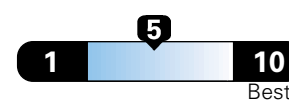

4.2 gallons per 100 miles

You spend \$1,000
in fuel costs over 5 years compared to the average new vehicle.

Annual fuel cost \$1,600

Fuel Economy & Greenhouse Gas Rating (tailpipe only)

Smog Rating (tailpipe only)