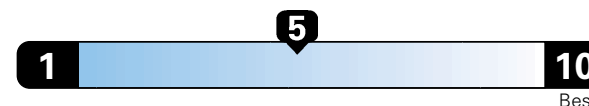

Fuel Economy and Environment

Gasoline Vehicle

Fuel Economy These estimates reflect new EPA methods beginning with 2017 models.
24 MPG
combined city/hwy
21 city 29 highway

Small SUV 4WD range from 18 to 120 MPGe. The best vehicle rates 136 MPGe.

4.2 gallons per 100 miles

You spend \$1,000
in fuel costs over 5 years compared to the average new vehicle.

Annual fuel cost \$1,600

Fuel Economy & Greenhouse Gas Rating (tailpipe only)

Smog Rating (tailpipe only)