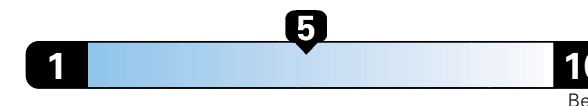

2019 MODEL YEAR

Jeep RENEGADE LATITUDE 4X4

THIS VEHICLE IS MANUFACTURED TO MEET SPECIFIC UNITED STATES REQUIREMENTS. THIS VEHICLE IS NOT MANUFACTURED FOR SALE OR REGISTRATION OUTSIDE OF THE UNITED STATES.

MANUFACTURER'S SUGGESTED RETAIL PRICE OF THIS MODEL INCLUDING DEALER PREPARATION

Base Price: $25,375

JEOP RENEGADE LATITUDE 4X4
Exterior Color: Colorado Red Clear-Coat Exterior Paint
Interior Color: Black Interior Colors
Interior: Deluxe Cloth High-Back Bucket Seats
Engine: 2.4L I4 Zero Evap M-Air Engine
Transmission: 9-Speed Automatic Transmission

STANDARD EQUIPMENT (UNLESS REPLACED BY OPTIONAL EQUIPMENT)
FUNCTIONAL/SAFETY FEATURES

Advanced Multistage Front Airbags
Supplemental Side-Curtain Front and Rear Airbags
Supplemental Front Seat-Mounted Side Airbags
Driver Inflatable Knee-Bolster Airbag
4-Wheel Disc Anti-Lock Brakes
ParkView® Rear Back-Up Camera
Electric Park Brake
Electronic Stability Control
Electronic Roll Mitigation
Selec-Terrain® System
All Speed Traction Control
Push-Button Start
Cruise Control
Electric Power Steering
Capless Fuel-Fill
Daytime Running Lamp System
Hill Start Assist
Tire Pressure Monitoring Display
Rear Window Wiper / Washer