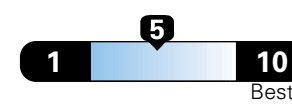

This vehicle emits 371 grams CO2 per mile. The best emits 0 grams per mile (tailpipe only). Producing and distributing fuel also creates emissions; learn more at fuelconomy.gov.

Actual results will vary for many reasons, including driving conditions and how you drive and maintain your vehicle. The average new vehicle gets 27 MPG and cost $7,000 to fuel over 5 years. Cost estimates are based on 15,000 miles per year at $2.55 per gallon. MPGe is miles per gasoline gallon equivalent. Vehicle emissions are a significant cause of climate change and smog.

fuelconomy.gov

Calculate personalized estimates and compare vehicles

Smartphone QR Code