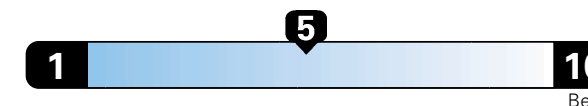

This vehicle emits 371 grams CO2 per mile. The best emits 0 grams per mile (tailpipe only). Producing and distributing fuel also creates emissions; learn more at fuelconomy.gov.

Actual results will vary for many reasons, including driving conditions and how you drive and maintain your vehicle. The average new vehicle gets 27 MPG and cost $7,000 to fuel over 5 years. Cost estimates are based on 15,000 miles per year at $2.55 per gallon. MPGe is miles per gasoline gallon equivalent. Vehicle emissions are a significant cause of climate change and smog.

fuelconomy.gov

Calculate personalized estimates and compare vehicles

Smartphone QR Code

GOVERNMENT 5-STAR SAFETY RATINGS

This vehicle has not been rated by the government for frontal crash, side crash or rollover risk.

Source: National Highway Traffic Safety Administration (NHTSA)
www.safercar.gov or 1-888-327-4236

PARTS CONTENT INFORMATION

FOR VEHICLES IN THIS CARLINE:
U.S./CANADIAN PARTS CONTENT: 14%
MAJOR SOURCES OF FOREIGN PARTS CONTENT:

ITALY : 63%

NOTE: PARTS CONTENT DOES NOT INCLUDE FINAL ASSEMBLY, DISTRIBUTION, OR OTHER NON-PARTS COSTS.

FOR THIS VEHICLE:

FINAL ASSEMBLY POINT:
MELFI, ITALY

COUNTRY OF ORIGIN:

ENGINE: UNITED STATES

TRANSMISSION: UNITED STATES

VEHICLE PROTECTION
A PRODUCT OF FCA US LLC

Ask for Mopar Vehicle Protection for your vehicle. We Built It. We Back It.