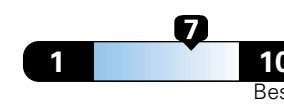

4.2 gallons per 100 miles

You spend \$1,000
in fuel costs over 5 years compared to the average new vehicle.

Annual fuel Cost \$1,600

Fuel Economy & Greenhouse Gas Rating (tailpipe only)

Smog Rating (tailpipe only)