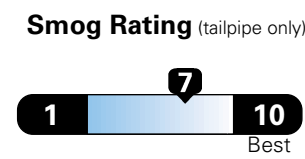

This vehicle emits 371 grams CO2 per mile. The best emits 0 grams per mile (tailpipe only). Producing and distributing fuel also creates emissions; learn more at fuel economy.gov.

Actual results will vary for many reasons, including driving conditions and how you drive and maintain your vehicle. The average new vehicle gets 27 MPG and cost $7,000 to fuel over 5 years. Cost estimates are based on 15,000 miles per year at $2.55 per gallon. MPGe is miles per gasoline gallon equivalent. Vehicle emissions are a significant cause of climate change and smog.

fuel economy.gov

Calculate personalized estimates and compare vehicles