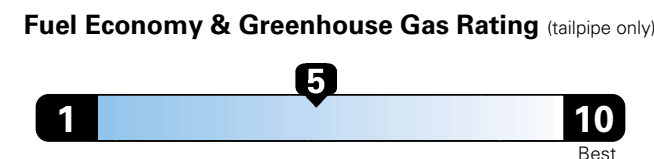

This vehicle emits 371 grams CO2 per mile. The best emits 0 grams per mile (tailpipe only). Producing and distributing fuel also creates emissions; learn more at fuel economy.gov.

Actual results will vary for many reasons, including driving conditions and how you drive and maintain your vehicle. The average new vehicle gets 27 MPG and cost $7,000 to fuel over 5 years. Cost estimates are based on 15,000 miles per year at $2.55 per gallon. MPGe is miles per gasoline gallon equivalent. Vehicle emissions are a significant cause of climate change and smog.

fuel economy.gov

Calculate personalized estimates and compare vehicles

GOVERNMENT 5-STAR SAFETY RATINGS

This vehicle has not been rated by the government for frontal crash, side crash or rollover risk.

Source: National Highway Traffic Safety Administration (NHTSA)
www.safercar.gov or 1-888-327-4236

PARTS CONTENT INFORMATION

FOR VEHICLES IN THIS CARLINE:
U.S./CANADIAN PARTS CONTENT: 14%
MAJOR SOURCES OF FOREIGN PARTS CONTENT:

ITALY : 63%
NOTE: PARTS CONTENT DOES NOT INCLUDE FINAL ASSEMBLY, DISTRIBUTION, OR OTHER NON-PARTS COSTS.

FOR THIS VEHICLE:
FINAL ASSEMBLY POINT:
MELFI, ITALY
COUNTRY OF ORIGIN:
ENGINE: UNITED STATES
TRANSMISSION: UNITED STATES

VEHICLE PROTECTION
A PRODUCT OF FCA US LLC

Ask for Mopar Vehicle Protection for your vehicle. We Built It. We Back It.