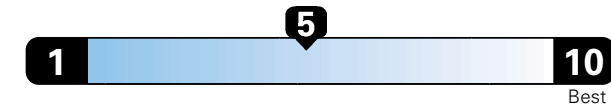

2019 MODEL YEAR

Jeep® RENEGADE LATITUDE 4X4

For more information visit: www.jeep.com
or call 1-877-IAM-JEEP

FCA US LLC

THIS VEHICLE IS MANUFACTURED TO MEET SPECIFIC UNITED STATES REQUIREMENTS. THIS VEHICLE IS NOT MANUFACTURED FOR SALE OR REGISTRATION OUTSIDE OF THE UNITED STATES.

MANUFACTURER'S SUGGESTED RETAIL PRICE OF THIS MODEL INCLUDING DEALER PREPARATION

Base Price: $25,625

JEOP RENEGADE LATITUDE 4X4
Exterior Color: Bikini Metallic Clear-Coat Exterior Paint
Interior Color: Black Interior Colors
Interior: Deluxe Cloth High-Back Bucket Seats
Engine: 2.4L I4 Zero Evap M-Air Engine
Transmission: 9-Speed Automatic Transmission

STANDARD EQUIPMENT (UNLESS REPLACED BY OPTIONAL EQUIPMENT)
FUNCTIONAL/SAFETY FEATURES

- Advanced Multistage Front Airbags
- Supplemental Side-Curtain Front and Rear Airbags
- Supplemental Front Seat-Mounted Side Airbags
- Driver Inflatable Knee-Bolster Airbag
- 4-Wheel Disc Anti-Lock Brakes
- ParkView® Rear Back-Up Camera
- Electric Park Brake
- Electronic Stability Control
- Electronic Roll Mitigation
- Selec-Terrain® System
- All Speed Traction Control
- Push-Button Start
- Cruise Control
- Electric Power Steering
- Capless Fuel-Fill
- Daytime Running Lamp System
- Hill Start Assist
- Tire Pressure Monitoring Display
- Rear Window Wiper / Washer

INTERIOR FEATURES