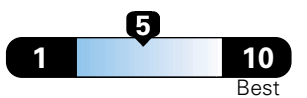

4.2 gallons per 100 miles

You spend \$1,000
in fuel costs over 5 years compared to the average new vehicle.

Annual fuel cost \$1,600

Fuel Economy & Greenhouse Gas Rating (tailpipe only)

Smog Rating (tailpipe only)