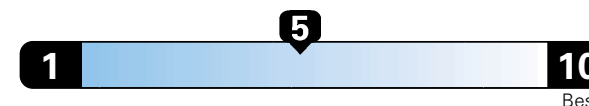

2019 MODEL YEAR

Jeep RENEGADE TRAILHAWK 4X4

For more information visit: www.jeep.com
or call 1-877-IAM-JEEP

FCA US LLC

THIS VEHICLE IS MANUFACTURED TO MEET SPECIFIC UNITED STATES REQUIREMENTS. THIS VEHICLE IS NOT MANUFACTURED FOR SALE OR REGISTRATION OUTSIDE OF THE UNITED STATES.

MANUFACTURER'S SUGGESTED RETAIL PRICE OF THIS MODEL INCLUDING DEALER PREPARATION

Base Price: $27,545

JEOP RENEGADE TRAILHAWK 4X4

Exterior Color: Jetset Blue Clear-Coat Exterior Paint

Interior Color: Black Interior Colors

Interior: Premium Cloth Low-Back Bucket Seats

Engine: 1.3L I4 Turbo MAir DI Engine w/ESS

Transmission: 9-Speed Automatic Transmission

STANDARD EQUIPMENT (UNLESS REPLACED BY OPTIONAL EQUIPMENT)

FUNCTIONAL/SAFETY FEATURES

- Advanced Multistage Front Airbags
- Supplemental Side-Curtain Front and Rear Airbags
- Supplemental Front Seat-Mounted Side Airbags
- ParkView® Rear Back-Up Camera
- Transmission Skid Plate
- Transfer Case Skid Plate
- Fuel Tank Skid Plate Shield
- Front Suspension Skid Plate
- Push-Button Start
- 4-Wheel Disc Anti-Lock Brakes
- Electronic Stability Control
- Electronic Roll Mitigation
- Selec-Terrain® System with Rock Mode
- All Speed Traction Control
- Stop-Start Multiple VSM System
- Cruise Control
- Capless Fuel-Fill
- Daytime Running Lamp System
- Hill Descent Control
- Hill Start Assist
- Full Size Spare Tire
- Tire Pressure Monitoring Display
- Rain-Sensitive Windshield Wipers

INTERIOR FEATURES