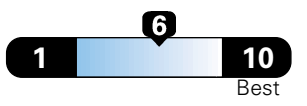

4.2 gallons per 100 miles

You spend \$1,000
 in fuel costs over 5 years compared to the average new vehicle.

Annual fuel cost \$1,600

Fuel Economy & Greenhouse Gas Rating (tailpipe only)

Smog Rating (tailpipe only)