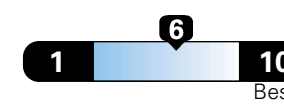

Smog Rating (tailpipe only)

This vehicle emits 348 grams CO2 per mile. The best emits 0 grams per mile (tailpipe only). Producing and distributing fuel also creates emissions; learn more at fuel economy.gov.

Actual results will vary for many reasons, including driving conditions and how you drive and maintain your vehicle. The average new vehicle gets 27 MPG and cost $7,000 to fuel over 5 years. Cost estimates are based on 15,000 miles per year at $2.55 per gallon. MPGe is miles per gasoline gallon equivalent. Vehicle emissions are a significant cause of climate change and smog.

fuel economy.gov

Calculate personalized estimates and compare vehicles