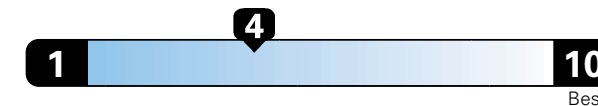

ALFA ROMEO GIULIA QUADRIFOGLIO RWD

2018 MODEL YEAR

THIS VEHICLE IS MANUFACTURED TO MEET SPECIFIC UNITED STATES REQUIREMENTS. THIS VEHICLE IS NOT MANUFACTURED FOR SALE OR REGISTRATION OUTSIDE OF THE UNITED STATES.

MANUFACTURER'S SUGGESTED RETAIL PRICE OF THIS MODEL INCLUDING DEALER PREPARATION

Base Price: $73,500

ALFA GIULIA QUADRIFOGLIO RWD
Exterior Color: Rosso (Red) Competizione Tri-Coat Exterior Paint
Interior Color: Black / Red Interior Colors
Interior: Carbon Fiber Sparco® Racing Seats (Without Heat)
Engine: 2.9L 505HP Twin-Turbo V6 Engine
Transmission: 8-Speed Automatic Transmission
STANDARD EQUIPMENT (UNLESS REPLACED BY OPTIONAL EQUIPMENT)
FUNCTIONAL/SAFETY FEATURES

Dual Advanced Front Airbags
Supplemental Side-Curtain Front and Rear Airbags
LATCH Ready Child Seat Anchor System
Torque Vectoring Differential
Active Suspension
Alfa DNA Pro Drive Mode System with Race Mode
Blind Spot and Cross Path Detection
Forward Collision Warning Plus
Rear Back-up Camera
Front / Rear Park Assist Sensors
Auto-Dimming Exterior Mirrors
Passive Entry / Keyless Go
Remote Start System
Stop / Start System
Carbon Fiber Drive Shaft
Tire Service Kit

INTERIOR FEATURES

8.8-Inch AM / FM Bluetooth® Radio with 3D NAV
Harman Kardon® Premium Audio System
SiriusXM® Sat Radio w/ 1-Yr Radio Subscription
For More Info, Call 800-643-2112
Cluster 7.0-Inch TFT Color Display
Leather Dash & Upper Doors
Genuine Carbon Fiber Interior Trim
8-Way Power Driver / Passenger Seats with Memory
Heated Front Seats
Driver / Passenger Power 4-Way Lumbar Adjust
Quadrifoglio Leather-Wrapped Steering Wheel
Steering Column-Mounted Aluminum Paddle Shifters
Heated Steering Wheel
Bright Aluminum Pedals

EXTERIOR FEATURES