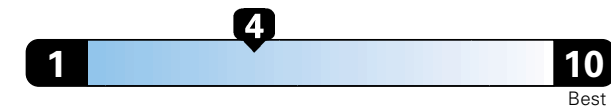

ALFA ROMEO GIULIA QUADRIFOGLIO RWD

2018 MODEL YEAR

THIS VEHICLE IS MANUFACTURED TO MEET SPECIFIC UNITED STATES REQUIREMENTS. THIS VEHICLE IS NOT MANUFACTURED FOR SALE OR REGISTRATION OUTSIDE OF THE UNITED STATES.

MANUFACTURER'S SUGGESTED RETAIL PRICE OF THIS MODEL INCLUDING DEALER PREPARATION

Base Price: $73,700

ALFA GIULIA QUADRIFOGLIO RWD
Exterior Color: Montecarlo Blue Metallic Exterior Paint
Interior Color: Black / Ice Interior Colors
Interior: Leather and Alcantara® Seats
Engine: 2.9L 505HP Twin-Turbo V6 Engine
Transmission: 8-Speed Automatic Transmission
STANDARD EQUIPMENT (UNLESS REPLACED BY OPTIONAL EQUIPMENT)
FUNCTIONAL/SAFETY FEATURES

Dual Advanced Front Airbags
Supplemental Side-Curtain Front and Rear Airbags
LATCH Ready Child Seat Anchor System
Torque Vectoring Differential
Active Suspension
Alfa DNA Pro Drive Mode System with Race Mode
Blind Spot and Cross Path Detection
Forward Collision Warning Plus
Rear Back-up Camera
Front / Rear Park Assist Sensors
Auto-Dimming Exterior Mirrors
Passive Entry / Keyless Go
Remote Start System
Stop / Start System
Carbon Fiber Drive Shaft
Tire Service Kit

INTERIOR FEATURES
8.8-Inch AM / FM Bluetooth® Radio with 3D NAV
Google Android Auto™
Apple CarPlay®
SiriusXM® Sat Radio w/ 1-Yr Radio Subscription
For More Info, Call 800-643-2112
Cluster 7.0-Inch TFT Color Display
Harman Kardon® Premium Audio System
Leather Dash & Upper Doors
Genuine Carbon Fiber Interior Trim
8-Way Power Driver / Passenger Seats with Memory
Heated Front Seats
Driver / Passenger Power 4-Way Lumbar Adjust
Quadrifoglio Leather-Wrapped Steering Wheel
Steering Column-Mounted Aluminum Paddle Shifters
Heated Steering Wheel
Bright Aluminum Pedals