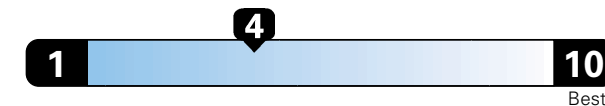

ALFA ROMEO GIULIA QUADRIFOGLIO RWD

2018 MODEL YEAR

THIS VEHICLE IS MANUFACTURED TO MEET SPECIFIC UNITED STATES REQUIREMENTS. THIS VEHICLE IS NOT MANUFACTURED FOR SALE OR REGISTRATION OUTSIDE OF THE UNITED STATES.

MANUFACTURER'S SUGGESTED RETAIL PRICE OF THIS MODEL INCLUDING DEALER PREPARATION

Base Price: $73,500

ALFA GIULIA QUADRIFOGLIO RWD
Exterior Color: Silverstone Gray Metallic Exterior Paint
Interior Color: Black / Red Interior Colors
Interior: Carbon Fiber Sparco® Racing Seats (Without Heat)
Engine: 2.9L 505HP Twin-Turbo V6 Engine
Transmission: 8-Speed Automatic Transmission
STANDARD EQUIPMENT (UNLESS REPLACED BY OPTIONAL EQUIPMENT)
FUNCTIONAL/SAFETY FEATURES

- Dual Advanced Front Airbags
- Supplemental Side-Curtain Front and Rear Airbags
- LATCH Ready Child Seat Anchor System
- Torque Vectoring Differential
- Active Suspension
- Alfa DNA Pro Drive Mode System with Race Mode
- Blind Spot and Cross Path Detection
- Forward Collision Warning Plus
- Rear Back-up Camera
- Front / Rear Park Assist Sensors
- Auto-Dimming Exterior Mirrors
- Passive Entry / Keyless Go
- Remote Start System
- Stop / Start System
- Carbon Fiber Drive Shaft
- Tire Service Kit

INTERIOR FEATURES

- 8.8-Inch AM / FM Bluetooth® Radio with 3D NAV
- Harman Kardon® Premium Audio System
- SiriusXM® Sat Radio w/ 1-Yr Radio Subscription
- For More Info, Call 800-643-2112
- Cluster 7.0-Inch TFT Color Display
- Leather Dash & Upper Doors
- Genuine Carbon Fiber Interior Trim
- 8-Way Power Driver / Passenger Seats with Memory
- Heated Front Seats
- Driver / Passenger Power 4-Way Lumbar Adjust
- Quadrifoglio Leather-Wrapped Steering Wheel
- Steering Column-Mounted Aluminum Paddle Shifters
- Heated Steering Wheel
- Bright Aluminum Pedals

EXTERIOR FEATURES