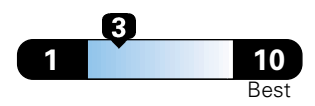

Smog Rating (tailpipe only)

This vehicle emits 451 grams CO2 per mile. The best emits 0 grams per mile (tailpipe only). Producing and distributing fuel also creates emissions; learn more at fuel economy.gov.

Actual results will vary for many reasons, including driving conditions and how you drive and maintain your vehicle. The average new vehicle gets 27 MPG and cost $6,750 to fuel over 5 years. Cost estimates are based on 15,000 miles per year at $2.80 per gallon. MPGe is miles per gasoline gallon equivalent. Vehicle emissions are a significant cause of climate change and smog.

fuel economy.gov

Calculate personalized estimates and compare vehicles