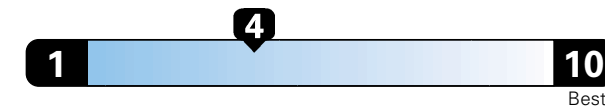

Fuel Economy & Greenhouse Gas Rating (tailpipe only)