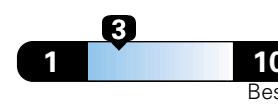

Smog Rating (tailpipe only)

This vehicle emits 330 grams CO2 per mile. The best emits 0 grams per mile (tailpipe only). Producing and distributing fuel also creates emissions; learn more at fuelconomy.gov.

Actual results will vary for many reasons, including driving conditions and how you drive and maintain your vehicle. The average new vehicle gets 27 MPG and cost $6,750 to fuel over 5 years. Cost estimates are based on 15,000 miles per year at $2.80 per gallon. MPGe is miles per gasoline gallon equivalent. Vehicle emissions are a significant cause of climate change and smog.

fuelconomy.gov

Calculate personalized estimates and compare vehicles