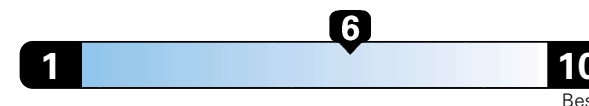

ALFA ROMEO GIULIA RWD

2018 MODEL YEAR

THIS VEHICLE IS MANUFACTURED TO MEET SPECIFIC UNITED STATES REQUIREMENTS. THIS VEHICLE IS NOT MANUFACTURED FOR SALE OR REGISTRATION OUTSIDE OF THE UNITED STATES.

MANUFACTURER'S SUGGESTED RETAIL PRICE OF THIS MODEL INCLUDING DEALER PREPARATION

Base Price: **$37,995**

ALFA GIULIA RWD

Exterior Color: Vulcano Black Metallic Exterior Paint

Interior Color: Black Interior Color w/Dark Gray Accent Stitching

Interior: Leather Seats

Engine: 2.0L 280HP Direct Injection I4 Turbo Engine

Transmission: 8-Speed Automatic Transmission

STANDARD EQUIPMENT (UNLESS REPLACED BY OPTIONAL EQUIPMENT)

FUNCTIONAL/SAFETY FEATURES

- Dual Advanced Front Airbags
- Supplemental Side-Curtain Front and Rear Airbags
- LATCH Ready Child Seat Anchor System
- Rear Back-up Camera
- Rear Parking Assist Sensors
- Passive Entry / Keyless Go™
- Remote-Start System
- Stop / Start System
- Alfa DNA Drive Mode System
- Sport Suspension
- Carbon Fiber Drive Shaft
- Cruise Control
- Power Folding Heated Mirrors
- Rain-Sensitive Windshield Wipers
- Engine Cover with Alfa Romeo Script
- Remote Trunk Lid Release

INTERIOR FEATURES

- 6.5-Inch AM / FM Radio with Bluetooth®
- Pre-Wired for Apple Carplay®/Google Android Auto™
- 8-Speaker Audio System
- Cluster 7.0-Inch TFT Color Display
- USB Media Input Hub w/ Aux
- 12-Volt Center Console Power Outlet
- 6-Way Driver / Passenger Seats
- Driver / Passenger Power 4-Way Lumbar Adjust
- 40 / 20 / 40 Rear Seat with Ski Pass-Through
- Leather-Wrapped Flat Bottom Steering Wheel
- Alfa Romeo Bright Door Sills
- Ambient Lighting Package
- Auto-Dimming Rear View Inside Mirror
- A/C Auto Temperature Control with Dual Zone Control
- Driver Side Instrument Panel Storage Bin

EXTERIOR FEATURES

- 17-Inch x 7.5-Inch 10-Spoke Aluminum Wheels