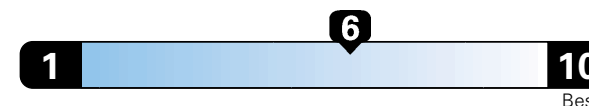

ALFA ROMEO GIULIA RWD

2018 MODEL YEAR

THIS VEHICLE IS MANUFACTURED TO MEET SPECIFIC UNITED STATES REQUIREMENTS. THIS VEHICLE IS NOT MANUFACTURED FOR SALE OR REGISTRATION OUTSIDE OF THE UNITED STATES.

MANUFACTURER'S SUGGESTED RETAIL PRICE OF THIS MODEL INCLUDING DEALER PREPARATION

Base Price: $37,995

ALFA GIULIA RWD
Exterior Color: Vesuvio Gray Metallic Exterior Paint
Interior Color: Black / Ice Interior Colors
Interior: Leather Seats
Engine: 2.0L 280HP Direct Injection I4 Turbo Engine
Transmission: 8-Speed Automatic Transmission
STANDARD EQUIPMENT (UNLESS REPLACED BY OPTIONAL EQUIPMENT)
FUNCTIONAL/SAFETY FEATURES

- Dual Advanced Front Airbags
- Supplemental Side-Curtain Front and Rear Airbags
- LATCH Ready Child Seat Anchor System
- Rear Back-up Camera
- Rear Parking Assist Sensors
- Passive Entry / Keyless Go
- Remote Start System
- Stop / Start System
- Alfa DNA Drive Mode System
- Sport Suspension
- Carbon Fiber Drive Shaft
- Cruise Control
- Power Folding Heated Mirrors
- Rain Sensitive Windshield Wipers
- Engine Cover with Alfa Romeo Script
- Remote Trunk Lid Release

INTERIOR FEATURES

- 6.5-Inch AM / FM Radio with Bluetooth®
- Pre-Wired for Apple Carplay®/Google Android Auto™
- 8 Speakers
- Cluster 7.0-Inch TFT Color Display
- USB Media Input Hub w/ Aux
- 12-Volt Center Console Power Outlet
- 6-Way Driver / Passenger Seats
- Driver / Passenger Power 4-Way Lumbar Adjust
- 40 / 20 / 40 Rear Seat with Ski Pass-Through
- Leather-Wrapped Flat Bottom Steering Wheel
- Alfa Romeo Bright Door Sills
- Ambient Lighting Package
- Auto-Dimming Rear View Inside Mirror
- A/C Auto Temperature Control with Dual Zone Control
- Driver Side Instrument Panel Storage Bin

EXTERIOR FEATURES

- 17-Inch x 7.5-Inch 10-Spoke Aluminum Wheels