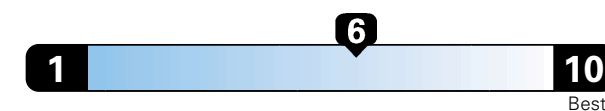

ALFA ROMEO GIULIA TI SPORT RWD

2018 MODEL YEAR

THIS VEHICLE IS MANUFACTURED TO MEET SPECIFIC UNITED STATES REQUIREMENTS. THIS VEHICLE IS NOT MANUFACTURED FOR SALE OR REGISTRATION OUTSIDE OF THE UNITED STATES.

MANUFACTURER'S SUGGESTED RETAIL PRICE OF THIS MODEL INCLUDING DEALER PREPARATION

Base Price: $40,195

ALFA GIULIA TI RWD
Exterior Color: Alfa Rosso (Red) Exterior Paint
Interior Color: Black Interior Color w/Dark Gray Accent Stitching
Interior: Sport Leather Seats
Engine: 2.0L 280HP Direct Injection I4 Turbo Engine
Transmission: 8-Speed Automatic Transmission

STANDARD EQUIPMENT (UNLESS REPLACED BY OPTIONAL EQUIPMENT)
FUNCTIONAL/SAFETY FEATURES

Dual Advanced Front Airbags
Supplemental Side-Curtain Front and Rear Airbags
LATCH Ready Child Seat Anchor System
Rear Back-up Camera
Front / Rear Park-Assist Sensors
Passive Entry / Keyless Go™
Remote-Start System
Stop / Start System
Alfa DNA Drive Mode System
Sport Suspension
Carbon Fiber Drive Shaft
Cruise Control
Power Folding Heated Mirrors
Rain-Sensitive Windshield Wipers
Heated Washer Nozzles
Engine Cover with Alfa Romeo Script
Remote Trunk Lid Release