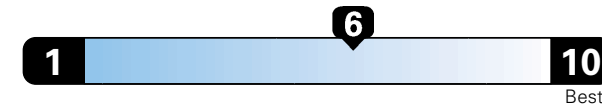

Fuel Economy & Greenhouse Gas Rating (tailpipe only)