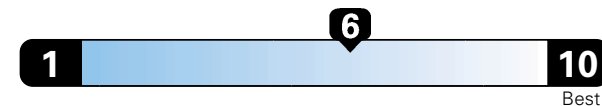

Fuel Economy & Greenhouse Gas Rating (tailpipe only)