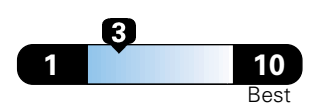

Smog Rating (tailpipe only)

This vehicle emits 330 grams CO2 per mile. The best emits 0 grams per mile (tailpipe only). Producing and distributing fuel also creates emissions; learn more at fuelconomy.gov.

Actual results will vary for many reasons, including driving conditions and how you drive and maintain your vehicle. The average new vehicle gets 27 MPG and cost $6,750 to fuel over 5 years. Cost estimates are based on 15,000 miles per year at $2.80 per gallon. MPGe is miles per gasoline gallon equivalent. Vehicle emissions are a significant cause of climate change and smog.

fuelconomy.gov

Calculate personalized estimates and compare vehicles