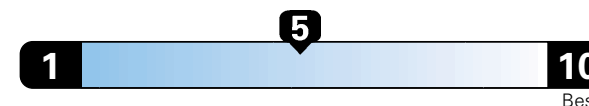

ALFA ROMEO GIULIA AWD

2018 MODEL YEAR

THIS VEHICLE IS MANUFACTURED TO MEET SPECIFIC UNITED STATES REQUIREMENTS. THIS VEHICLE IS NOT MANUFACTURED FOR SALE OR REGISTRATION OUTSIDE OF THE UNITED STATES.

MANUFACTURER'S SUGGESTED RETAIL PRICE OF THIS MODEL INCLUDING DEALER PREPARATION

Base Price: **$39,995**

ALFA GIULIA AWD

Exterior Color: Stromboli Gray Metallic Exterior Paint
Interior Color: Black Interior Color w/Dark Gray Accent Stitching

Interior: Leather Seats

Engine: 2.0L 280HP Direct Injection I4 Turbo Engine

Transmission: 8-Speed Automatic Transmission

STANDARD EQUIPMENT (UNLESS REPLACED BY OPTIONAL EQUIPMENT)

FUNCTIONAL/SAFETY FEATURES

- Dual Advanced Front Airbags
- Supplemental Side-Curtain Front and Rear Airbags
- LATCH Ready Child Seat Anchor System
- Rear Back-up Camera
- Rear Parking Assist Sensors
- Passive Entry / Keyless Go
- Remote Start System
- Stop / Start System
- Alfa DNA Drive Mode System
- Sport Suspension
- Carbon Fiber Drive Shaft
- Cruise Control
- Power Folding Heated Mirrors
- Rain Sensitive Windshield Wipers
- Engine Cover with Alfa Romeo Script
- Remote Trunk Lid Release

INTERIOR FEATURES

- 6.5-Inch AM / FM Radio with Bluetooth®
- Pre-Wired for Apple Carplay®/Google Android Auto™
- 8 Speakers
- Cluster 7.0-Inch TFT Color Display
- USB Media Input Hub w/ Aux
- 12-Volt Center Console Power Outlet
- 6-Way Driver / Passenger Seats
- Driver / Passenger Power 4-Way Lumbar Adjust
- 40 / 20 / 40 Rear Seat with Ski Pass-Through
- Leather-Wrapped Flat Bottom Steering Wheel
- Alfa Romeo Bright Door Sills
- Ambient Lighting Package
- Auto-Dimming Rear View Inside Mirror
- A/C Auto Temperature Control with Dual Zone Control
- Driver Side Instrument Panel Storage Bin

EXTERIOR FEATURES

- 17-Inch x 7.5-Inch 10-Spoke Aluminum Wheels

225/50R17 All Season Performance Tires