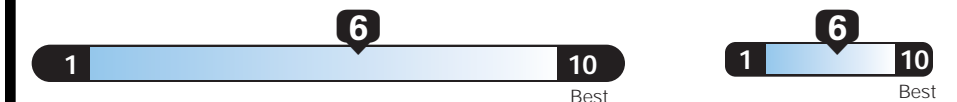

Fuel Economy & Greenhouse Gas Rating (tailpipe only) Smog Rating (tailpipe only)

This vehicle emits 348 grams CO2 per mile. The best emits 0 grams per mile (tailpipe only). Producing and distributing fuel also creates emissions; learn more at fuel economy.gov

Actual results will vary for many reasons, including driving conditions and how you drive and maintain your vehicle. The average new vehicle gets 26 MPG and cost $7,000 to fuel over 5 years. Cost estimates are based on 15,000 miles per year at $2.80 per gallon. MPGe is miles per gasoline gallon equivalent. Vehicle emissions are a significant cause of climate change and smog.

fuel economy.gov

Calculate personalized estimates and compare vehicles

Smartphone QR Code™

GOVERNMENT 5-STAR SAFETY RATINGS

This vehicle has not been rated by the government for frontal crash, side crash or rollover risk.

Source: National Highway Traffic Safety Administration (NHTSA) www.safercar.gov or 1-888-327-4236

Bumper Performance

This vehicle is equipped with bumper systems that can withstand a frontal barrier impact speed of 2.5 miles per hour and a rear barrier impact speed of 2.5 miles per hour with no more damage than allowed by the Federal bumper standard. The Federal bumper standard allows damage to the bumpers and attaching hardware and specifies barrier tests to be conducted at 2.5 miles per hour.

PARTS CONTENT INFORMATION

FOR VEHICLES IN THIS CARLINE:
U.S./CANADIAN PARTS CONTENT: 0%

MAJOR SOURCES OF FOREIGN PARTS CONTENT:

ITALY: 69%

NOTE: PARTS CONTENT DOES NOT INCLUDE FINAL ASSEMBLY, DISTRIBUTION, OR OTHER NON-PARTS COSTS.

FOR THIS VEHICLE:

FINAL ASSEMBLY POINT:
CASSINO, ITALY

COUNTRY OF ORIGIN:

ENGINE: ITALY

TRANSMISSION: GERMANY