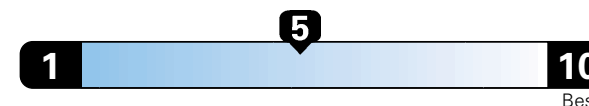

ALFA ROMEO GIULIA AWD

2018 MODEL YEAR

THIS VEHICLE IS MANUFACTURED TO MEET SPECIFIC UNITED STATES REQUIREMENTS. THIS VEHICLE IS NOT MANUFACTURED FOR SALE OR REGISTRATION OUTSIDE OF THE UNITED STATES.

MANUFACTURER'S SUGGESTED RETAIL PRICE OF THIS MODEL INCLUDING DEALER PREPARATION

Base Price: $39,995

ALFA GIULIA AWD
Exterior Color: Vesuvio Gray Metallic Exterior Paint
Interior Color: Black Interior Color w/Dark Gray Accent Stitching
Interior: Leather Seats
Engine: 2.0L 280HP Direct Injection I4 Turbo Engine
Transmission: 8-Speed Automatic Transmission
STANDARD EQUIPMENT (UNLESS REPLACED BY OPTIONAL EQUIPMENT)
FUNCTIONAL/SAFETY FEATURES

Dual Advanced Front Airbags
Supplemental Side-Curtain Front and Rear Airbags
LATCH Ready Child Seat Anchor System
Rear Back-up Camera
Rear Parking Assist Sensors
Passive Entry / Keyless Go
Remote Start System
Stop / Start System
Alfa DNA Drive Mode System
Sport Suspension
Carbon Fiber Drive Shaft
Cruise Control
Power Folding Heated Mirrors
Rain Sensitive Windshield Wipers
Engine Cover with Alfa Romeo Script
Remote Trunk Lid Release

INTERIOR FEATURES
6.5-Inch AM / FM Radio with Bluetooth®
Pre-Wired for Apple Carplay®/Google Android Auto™
8 Speakers
Cluster 7.0-Inch TFT Color Display
USB Media Input Hub w/ Aux
12-Volt Center Console Power Outlet
6-Way Driver / Passenger Seats
Driver / Passenger Power 4-Way Lumbar Adjust
40 / 20 / 40 Rear Seat with Ski Pass-Through
Leather-Wrapped Flat Bottom Steering Wheel
Alfa Romeo Bright Door Sills
Ambient Lighting Package
Auto-Dimming Rear View Inside Mirror
A/C Auto Temperature Control with Dual Zone Control
Driver Side Instrument Panel Storage Bin