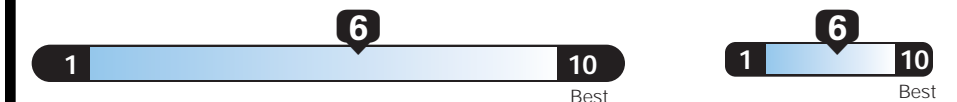

This vehicle emits 348 grams CO2 per mile. The best emits 0 grams per mile (tailpipe only). Producing and distributing fuel also creates emissions; learn more at fuel economy.gov

Actual results will vary for many reasons, including driving conditions and how you drive and maintain your vehicle. The average new vehicle gets 26 MPG and cost $7,000 to fuel over 5 years. Cost estimates are based on 15,000 miles per year at $2.80 per gallon. MPGe is miles per gasoline gallon equivalent. Vehicle emissions are a significant cause of climate change and smog.

fuel economy.gov

Calculate personalized estimates and compare vehicles

Smartphone QR Code™

GOVERNMENT 5-STAR SAFETY RATINGS

This vehicle has not been rated by the government for frontal crash, side crash or rollover risk.

Source: National Highway Traffic Safety Administration (NHTSA) www.safercar.gov or 1-888-327-4236

Bumper Performance

This vehicle is equipped with bumper systems that can withstand a frontal barrier impact speed of 2.5 miles per hour and a rear barrier impact speed of 2.5 miles per hour with no more damage than allowed by the Federal bumper standard. The Federal bumper standard allows damage to the bumpers and attaching hardware and specifies barrier tests to be conducted at 2.5 miles per hour.

PARTS CONTENT INFORMATION

FOR VEHICLES IN THIS CARLINE:
U.S./CANADIAN PARTS CONTENT: 0%

MAJOR SOURCES OF FOREIGN PARTS CONTENT:

ITALY: 69%

NOTE: PARTS CONTENT DOES NOT INCLUDE FINAL ASSEMBLY, DISTRIBUTION, OR OTHER NON-PARTS COSTS.

FOR THIS VEHICLE:

FINAL ASSEMBLY POINT:
CASSINO, ITALY

COUNTRY OF ORIGIN:

ENGINE: ITALY

TRANSMISSION: GERMANY