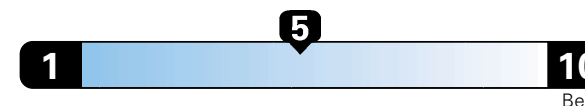

ALFA ROMEO GIULIA AWD

2018 MODEL YEAR

THIS VEHICLE IS MANUFACTURED TO MEET SPECIFIC UNITED STATES REQUIREMENTS. THIS VEHICLE IS NOT MANUFACTURED FOR SALE OR REGISTRATION OUTSIDE OF THE UNITED STATES.

MANUFACTURER'S SUGGESTED RETAIL PRICE OF THIS MODEL INCLUDING DEALER PREPARATION

Base Price: **$39,995**

ALFA GIULIA AWD

Exterior Color: Stromboli Gray Metallic Exterior Paint
Interior Color: Black Interior Color w/Dark Gray Accent Stitching

Interior: Leather Seats
Engine: 2.0L 280HP Direct Injection I4 Turbo Engine
Transmission: 8-Speed Automatic Transmission

STANDARD EQUIPMENT (UNLESS REPLACED BY OPTIONAL EQUIPMENT)

FUNCTIONAL/SAFETY FEATURES

- Dual Advanced Front Airbags
- Supplemental Side-Curtain Front and Rear Airbags
- LATCH Ready Child Seat Anchor System
- Rear Back-up Camera
- Rear Parking Assist Sensors
- Passive Entry / Keyless Go
- Remote-Start System
- Stop / Start System
- Alfa DNA Drive Mode System
- Sport Suspension
- Carbon Fiber Drive Shaft
- Cruise Control
- Power Folding Heated Mirrors
- Rain-Sensitive Windshield Wipers
- Engine Cover with Alfa Romeo Script
- Remote Trunk Lid Release

INTERIOR FEATURES

- 6.5-Inch AM / FM Radio with Bluetooth®
- Pre-Wired for Apple Carplay®/Google Android Auto™
- 8-Speaker Audio System
- Cluster 7.0-Inch TFT Color Display
- USB Media Input Hub w/ Aux
- 12-Volt Center Console Power Outlet
- 6-Way Driver / Passenger Seats
- Driver / Passenger Power 4-Way Lumbar Adjust
- 40 / 20 / 40 Rear Seat with Ski Pass-Through
- Leather-Wrapped Flat Bottom Steering Wheel
- Alfa Romeo Bright Door Sills
- Ambient Lighting Package
- Auto-Dimming Rear View Inside Mirror
- A/C Auto Temperature Control with Dual Zone Control
- Driver Side Instrument Panel Storage Bin

EXTERIOR FEATURES

- 17-Inch x 7.5-Inch 10-Spoke Aluminum Wheels