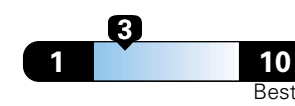

Smog Rating (tailpipe only)

This vehicle emits 348 grams CO2 per mile. The best emits 0 grams per mile (tailpipe only). Producing and distributing fuel also creates emissions; learn more at fuel economy.gov.

Actual results will vary for many reasons, including driving conditions and how you drive and maintain your vehicle. The average new vehicle gets 27 MPG and cost $6,750 to fuel over 5 years. Cost estimates are based on 15,000 miles per year at $2.80 per gallon. MPGe is miles per gasoline gallon equivalent. Vehicle emissions are a significant cause of climate change and smog.

fuel economy.gov

Calculate personalized estimates and compare vehicles