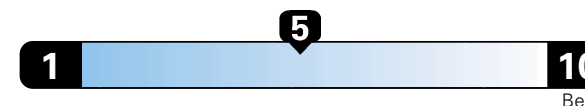

ALFA ROMEO GIULIA AWD

2018 MODEL YEAR

THIS VEHICLE IS MANUFACTURED TO MEET SPECIFIC UNITED STATES REQUIREMENTS. THIS VEHICLE IS NOT MANUFACTURED FOR SALE OR REGISTRATION OUTSIDE OF THE UNITED STATES.

MANUFACTURER'S SUGGESTED RETAIL PRICE OF THIS MODEL INCLUDING DEALER PREPARATION

Base Price: **$39,995**

ALFA GIULIA AWD

Exterior Color: Alfa White Exterior Paint

Interior Color: Black / Red Interior Colors

Interior: Leather Seats

Engine: 2.0L 280HP Direct Injection I4 Turbo Engine

Transmission: 8-Speed Automatic Transmission

STANDARD EQUIPMENT (UNLESS REPLACED BY OPTIONAL EQUIPMENT)

FUNCTIONAL/SAFETY FEATURES

- Dual Advanced Front Airbags
- Supplemental Side-Curtain Front and Rear Airbags
- LATCH Ready Child Seat Anchor System
- Rear Back-up Camera
- Rear Parking Assist Sensors
- Passive Entry / Keyless Go™
- Remote-Start System
- Stop / Start System
- Alfa DNA Drive Mode System
- Sport Suspension
- Carbon Fiber Drive Shaft
- Cruise Control
- Power Folding Heated Mirrors
- Rain-Sensitive Windshield Wipers
- Engine Cover with Alfa Romeo Script
- Remote Trunk Lid Release

INTERIOR FEATURES

- 6.5-Inch AM / FM Radio with Bluetooth®
- Pre-Wired for Apple Carplay®/Google Android Auto™
- 8-Speaker Audio System
- Cluster 7.0-Inch TFT Color Display
- USB Media Input Hub w/ Aux
- 12-Volt Center Console Power Outlet
- 6-Way Driver / Passenger Seats
- Driver / Passenger Power 4-Way Lumbar Adjust
- 40 / 20 / 40 Rear Seat with Ski Pass-Through
- Leather-Wrapped Flat Bottom Steering Wheel
- Alfa Romeo Bright Door Sills
- Ambient Lighting Package
- Auto-Dimming Rear View Inside Mirror
- A/C Auto Temperature Control with Dual Zone Control
- Driver Side Instrument Panel Storage Bin

EXTERIOR FEATURES

- 17-Inch x 7.5-Inch 10-Spoke Aluminum Wheels

225/50R17 All Season Performance Tires

Run Flat Tires